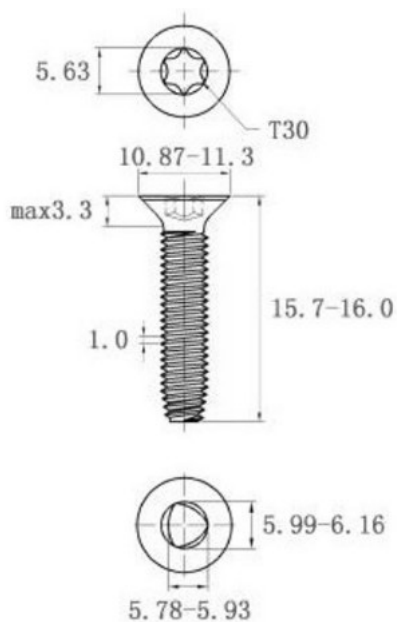

PRODUCT SHEET

Description:

Self-Tapping Screw CSK, Carbon Steel, M6x16mm, Torx 30, F/ "Sigs" Partition

Item number:

12.04.315-0

Units	Box	Carton	HS Code	Barcode
Pcs.		1200	7318155290	 5704866518956

SISO A/S

Mileparken 11
DK-2740 Skovlunde
Denmark
VAT: 24786013

Phone +45 45 830 900

www.siso.dk
siso@siso.dk

Danske Bank
Nytorv Branch
Copenhagen
SWIFT: DABADKKK

Account no.
4180 3112 112936
IBAN Account
DK7230003112112936